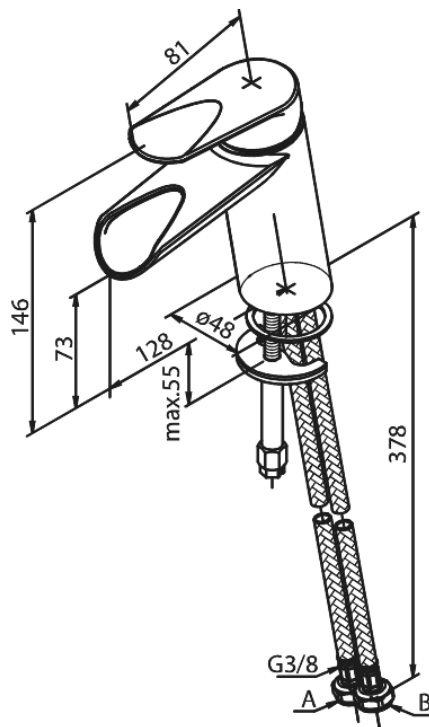

Product features

FM Mattsson Mora Group Denmark
Hvidkærvej 48, 5250 Odense SV, DK-56416218

+45 88 33 00 34 damixa-international@fmm-mora.com

Mere information på damixa.com

damixa